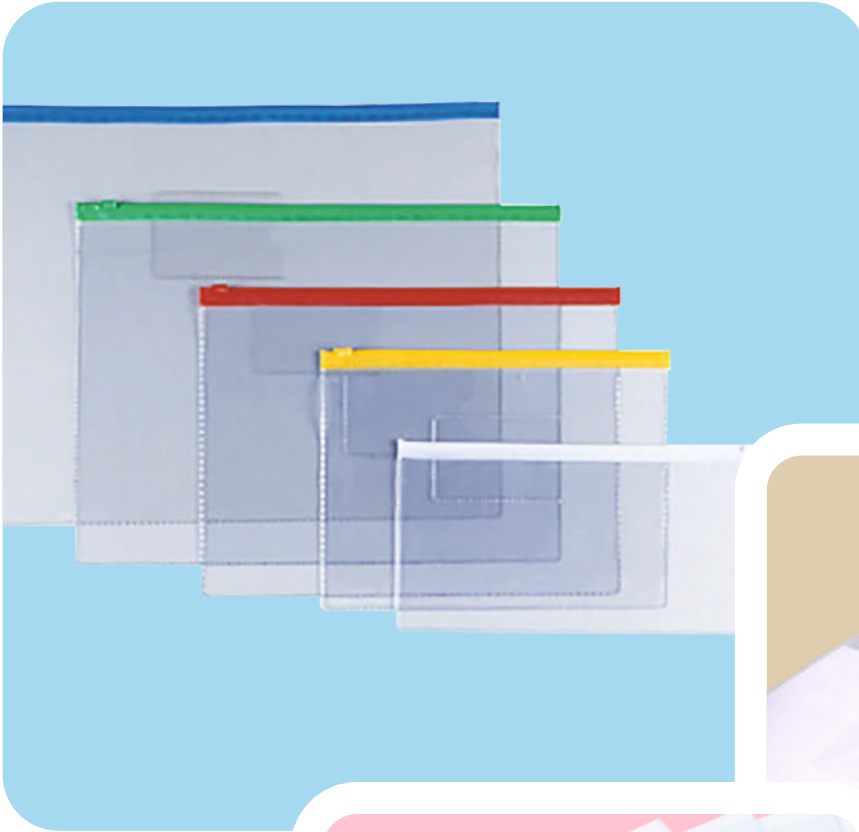

Slider Zipper - (Laminated Pouch)

CODE	MEASUREMENT	SIZE
LPSZ 01	162*120 mm	A/7
LPSZ 02	240*125 mm	Chq
LPSZ 03	240*190 mm	A/5
LPSZ 04	290*225 mm	B/5
LPSZ 05	330*235 mm	A/4
LPSZ 06	385*265 mm	B/4