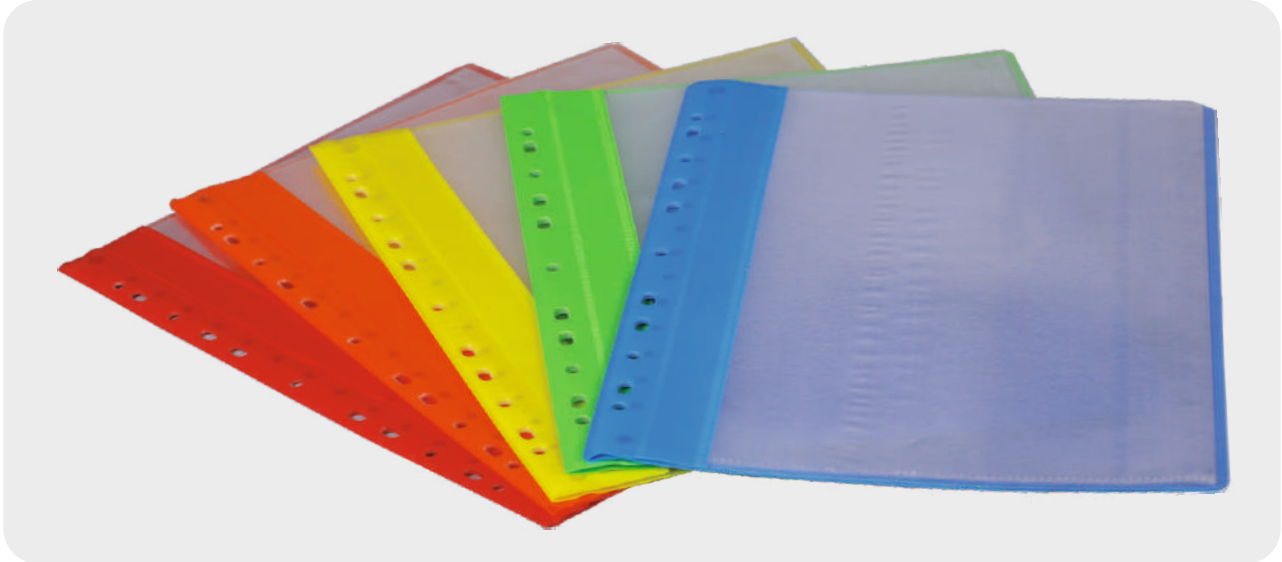

Display Book Refillable

CODE	DESC	SIZE
DBR100	10 POCKETS	A4
DBRF100	10 POCKETS	FC