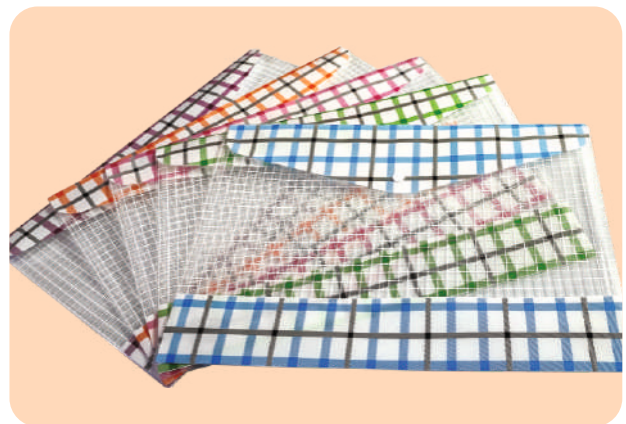

Big Flower [DPF 1230] [0.12mm]

Dolphin [DPF 1232] [0.12mm]

I Love My India [DPF 1233] [0.12mm]

Document Folders (Printed) Back Folding

TRANSPARENT SERIES

Clear Bag Vertical Lines [DPF 1411] [0.14mm]

Fabric Checks [DPF 1412] [0.14mm]