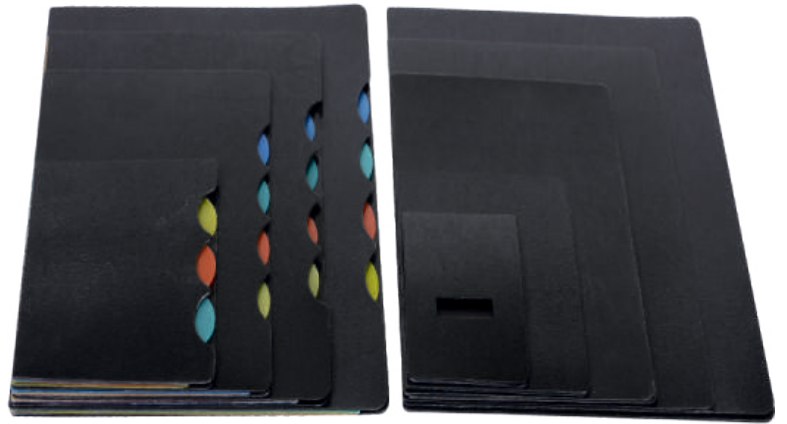

Black Notebook Cover - JACKETS

CODE	ITEM	THICKNESS	SIZE
PP SHEET NO.- 0080	POCKET DIARY SET	0.8	A7
PP SHEET NO.- 4180	4-1 DIARY SET	0.8	A6
PP SHEET NO.- 4480	4-4 DIARY SET	0.8	A6
PP SHEET NO.- 6180	6-1 DIARY SET	0.8	A5
PP SHEET NO.- 6580	6-5 DIARY SET	0.8	A5
PP SHEET NO.- 8180	8-1 DIARY SET	0.8	B5
PP SHEET NO.- 8580	8-5 DIARY SET	0.8	B5
PP SHEET NO.- 9180	9-1 DIARY SET	0.8	A4
PP SHEET NO.- 9580	9-5 DIARY SET	0.8	A4